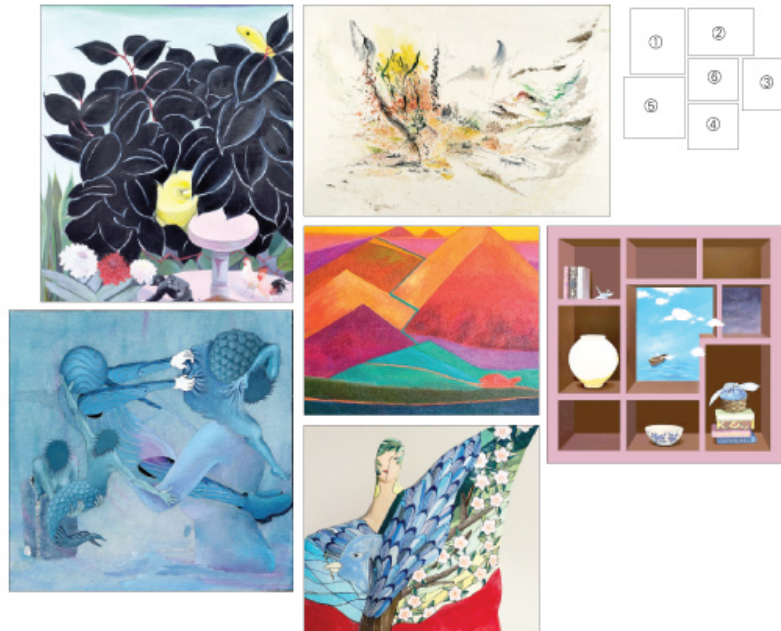

'Glyph of My Heart'... Opening of the 43 Artist Exhibition

(한인사회)

① Griffith Gisun's exhibition begins. ② Yumi Hogan's 'Untitled 36'. ③ Kim's 'rest'. ④ 'Hope' of Lim Yun-sun. ⑤ Lee Kyu-jin's Lee Group & Carry On. ⑥ 'Jude Wilderness' by Lee Jung-joo.

A large group exhibition with 43 members of the Washington Korean Fine Arts Association (Chairman Baek Jung-hwa) will open today at the Maryland Hall Gallery in Annapolis.

The exhibition, entitled 'The Shape of my Heart', includes Maryland Governor's wife, Western artist Yumi Hogan, Kim Hong-ja, Lee Jung-joo, Kim Eun-jeon, Cho Hyun, Cha Jin-ho, and Jeong Sun-hee (An Arundel Community College). And 43 senior artists including Professor Kim Jin-cheol (Solesbury University) and young writers Lee Kyu-jin and Kim Da-sol.

At the exhibition, they present one recent piece from a variety of genres, including painting, sculpture, ceramics, metal crafts and mixed media.

Yumi Hogan used the colorful Untitled No. 36, which was made with Sumi ink on Hanji, and oil painter 'Jung Wilderness' depicting the desert that Western artist Lee Jung-ju saw during his pilgrimage to Israel. Painting 'Sim' and Baek Jung Hwa exhibit 'Moving Sculpture'. Lee Kyu-jin will show her oil painting 'Regroup & Carry On' and Lim Yoon-sun will show her 'Hope'.

Chairman Baek Jung-hwa said, "This group exhibition shows the disparity and reality of subject consciousness seen between human imagination and reality. Based on self-reflection and cold observation, he expresses his inner self with various materials, colors and forms."